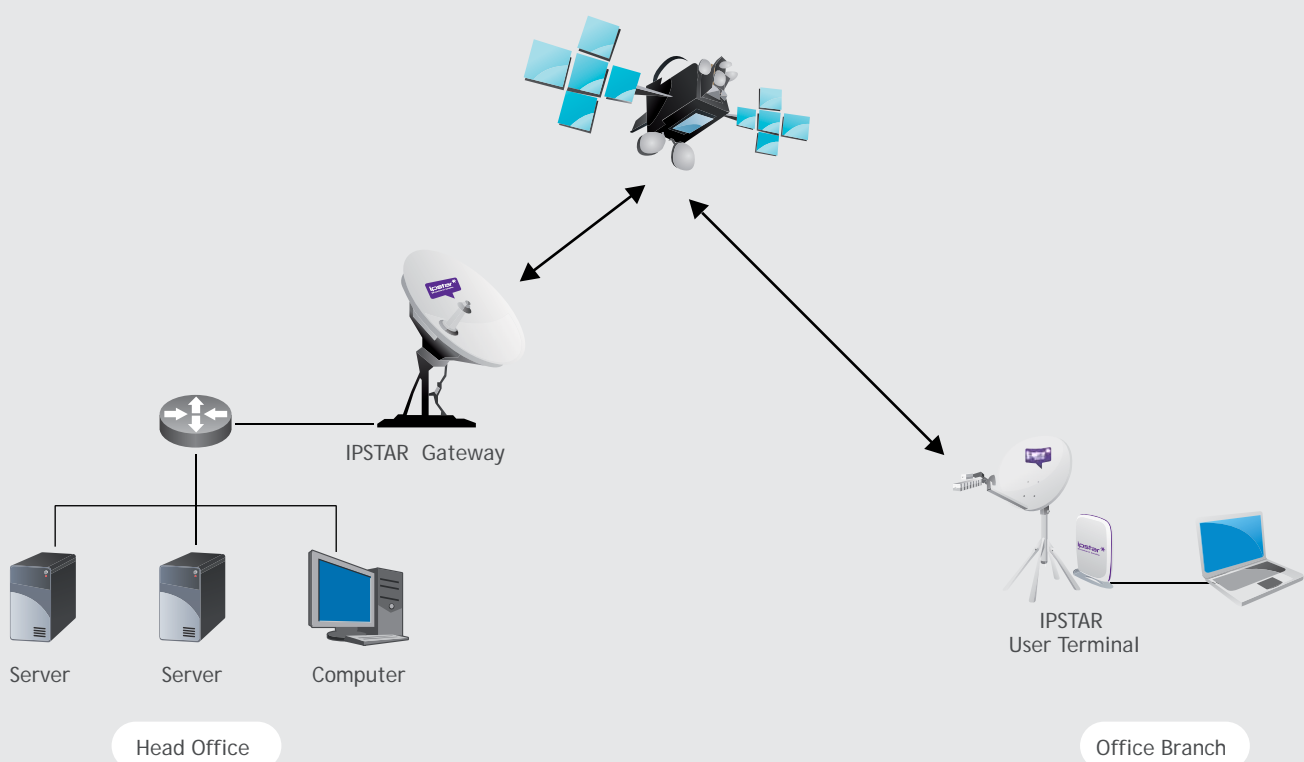

Leased Circuit

Point-to-point leased line networks with dedicated bandwidth for business-critical data and voice applications

Leased Circuit

Point-to-point leased line networks with dedicated bandwidth for business-critical data and voice applications

Benefits:

- Dedicated point-to-point high speed connection
- Keeps businesses protected from costly network outages
- Allows automatic data, video and voice traffic transfer whenever primary connection fails
- Provides always-on backup link
- Up to 5 Mbps download and 4 Mbps upload speeds* for business-critical applications

* Maximum throughput is not applicable for simultaneous download and upload. Maximum throughput for simultaneous download and upload is 4 Mbps receive and 2 Mbps transmit.