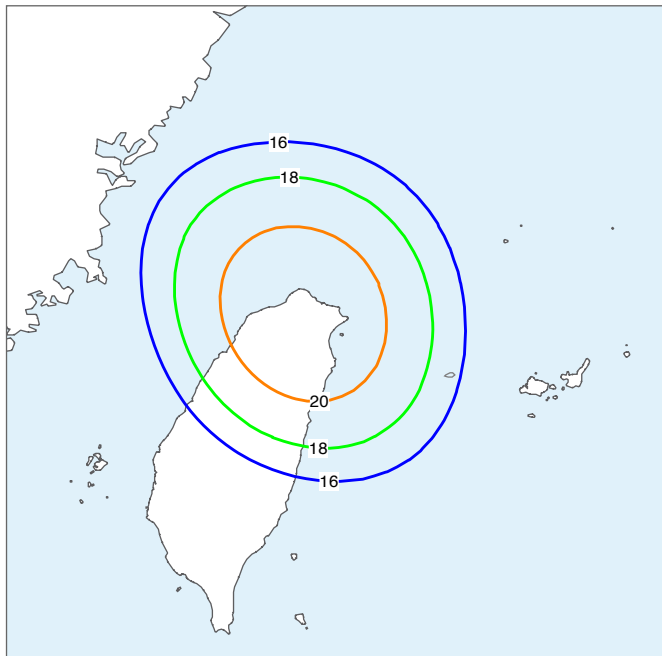

# Taiwan Broadcast Beam

Uplink Contour

Downlink Contour

Geographic Coverage	Taiwan
Frequency Range	Uplink (H): 28.350 - 28.600 GHz
	Downlink (V): 10.950 - 11.200 GHz
Transponder Bandwidth	250 MHz
EIRP at operation back-off -6 dB (at peak) per 250 MHz	54.7 dBW
G/T at peak	21.4 dB/K
Equivalent Capacity*	DVB-S1: 192 Mbps
	DVB-S2: 208 Mbps

#### Thaicom-4 (IPSTAR) Description

Orbital Location	119.5° East
Launch Date	11 August 2005
Life Expectancy	At least 12 Years

[www.ipstar.com](http://www.ipstar.com)