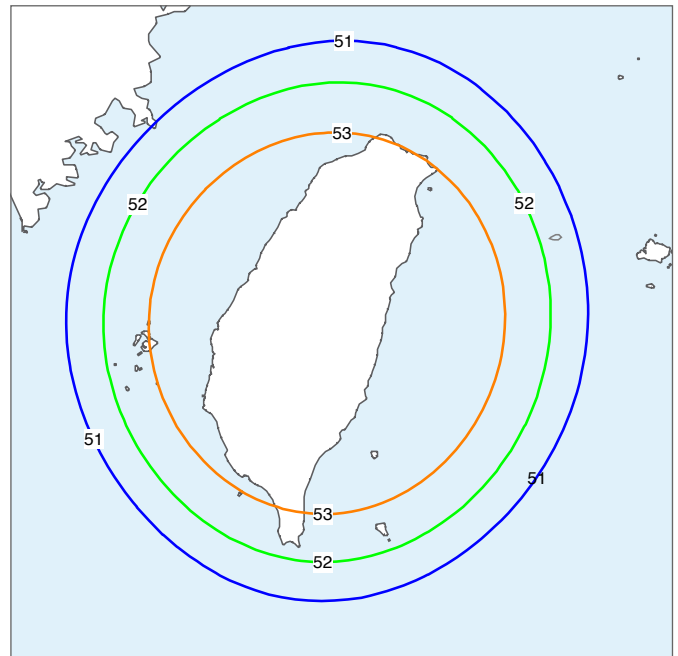

# Taiwan Broadcast Beam

Uplink Contour

Downlink Contour

Geographic Coverage	Taiwan
Frequency Range	Uplink (H): 28.350 - 28.600 GHz
	Downlink (V): 10.950 - 11.200 GHz
Transponder Bandwidth	250 MHz
EIRP at operation back-off -6 dB (at peak) per 250 MHz	54.7 dBW
G/T at peak	21.4 dB/K
Equivalent Capacity*	DVB-S1: 192 Mbps
	DVB-S2: 208 Mbps

#### Thaicom-4 (IPSTAR) Description

Orbital Location	119.5° East
Launch Date	11 August 2005
Life Expectancy	At least 12 Years

[www.ipstar.com](http://www.ipstar.com)