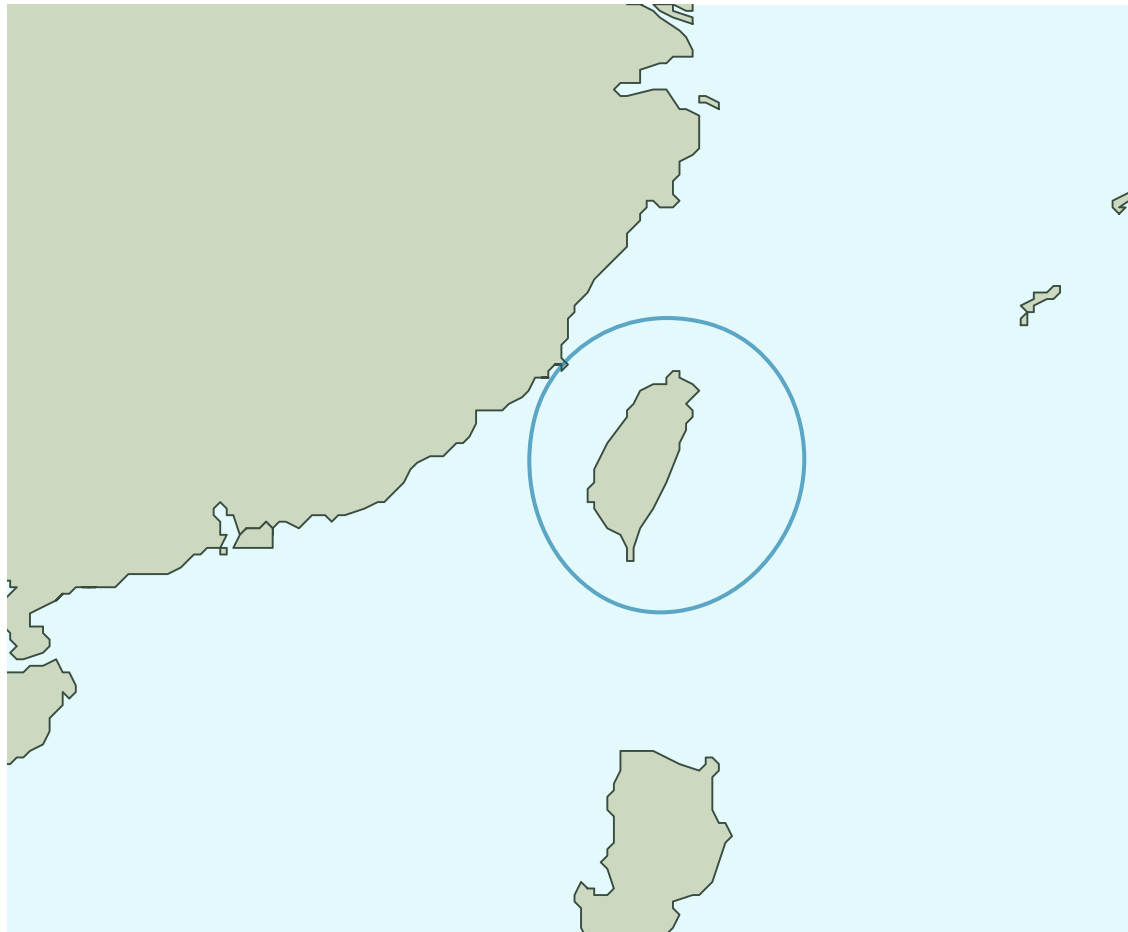

# TAIWAN

## Gateway: Taipei

- 1 Ku-band Spot beam
- 171/116 MHz per beam (FW/RT)

○ Spot Beam