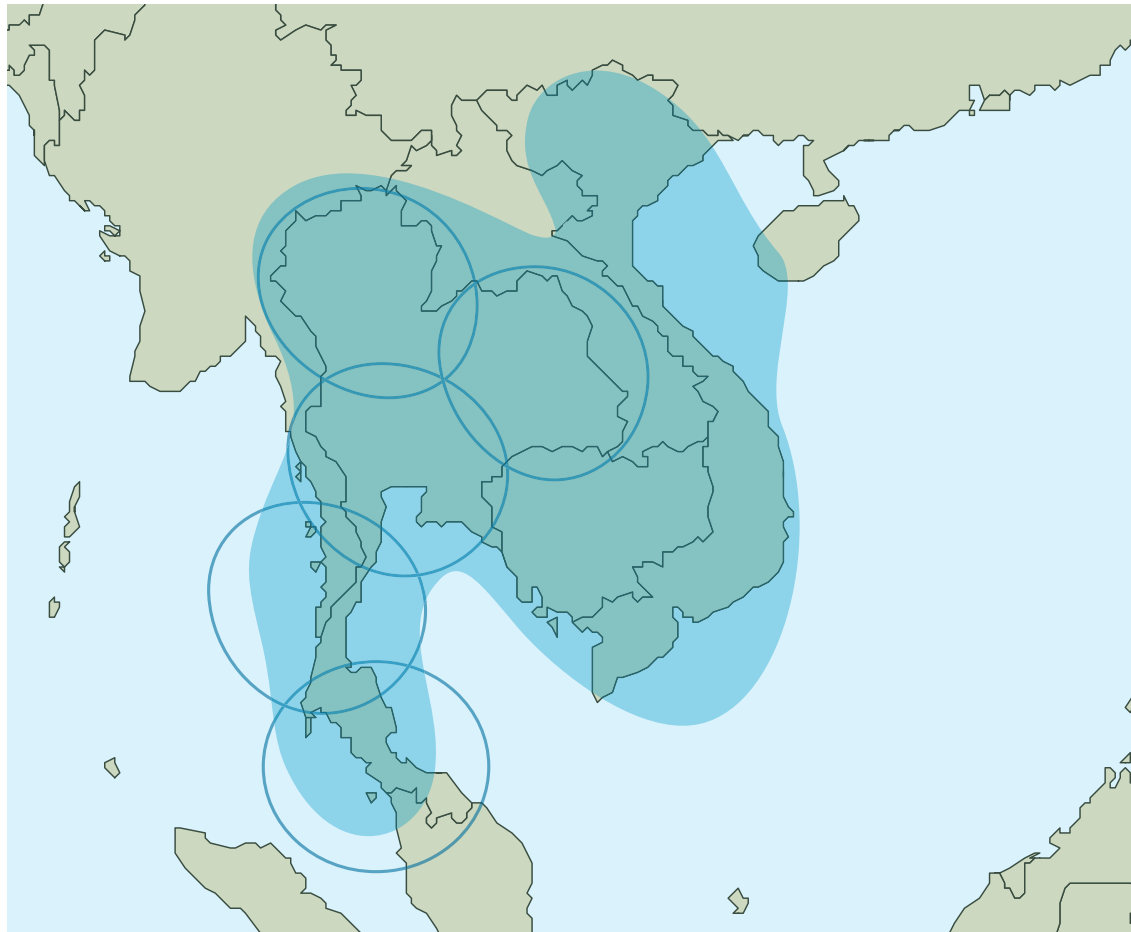

# THAILAND

## Gateway: Bangkok

- 5 Ku-band Spot beams
- 171/116 MHz per beam (FW/RT)
  
- 1 Ku-band Broadcast beam
- 200 MHz per beam

- Spot Beams
- Broadcast Beam